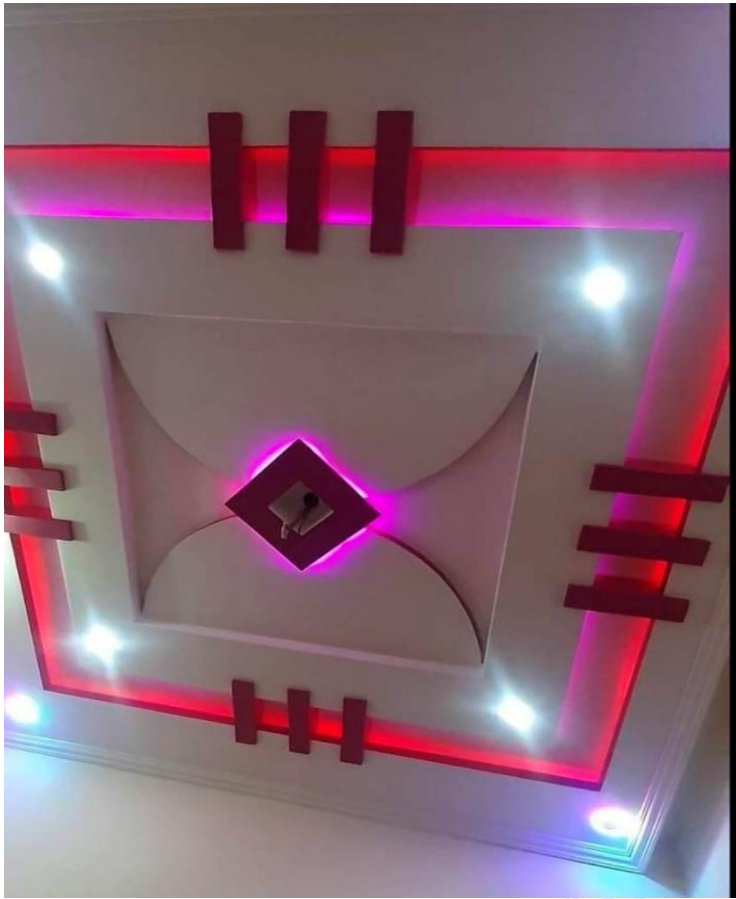

9903147539