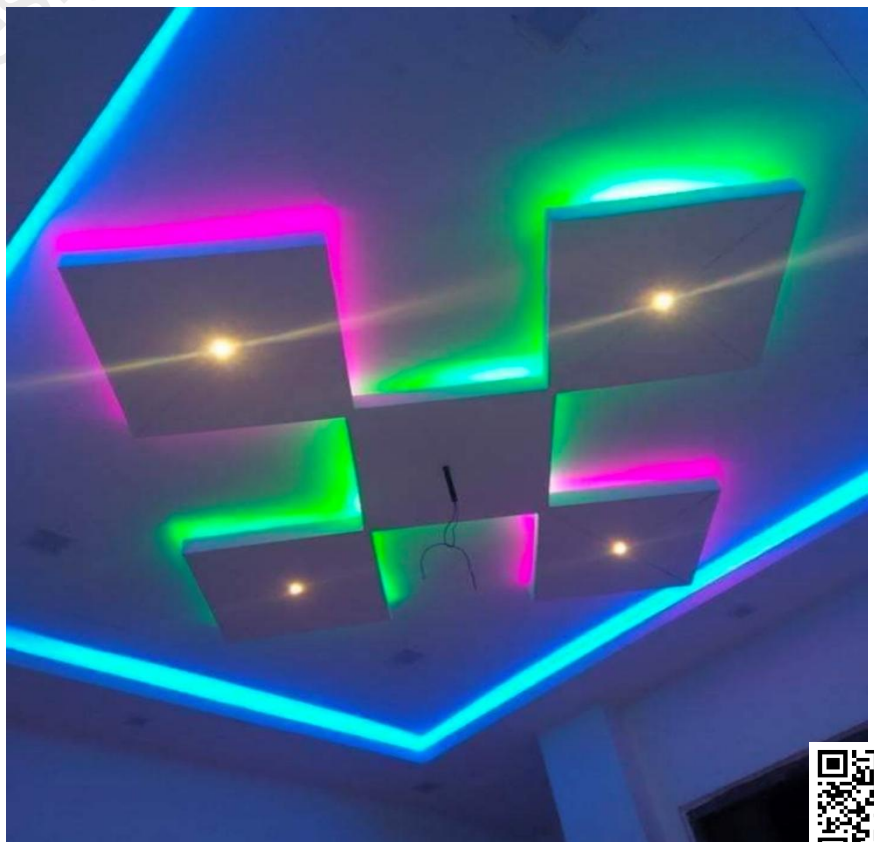

9903147539