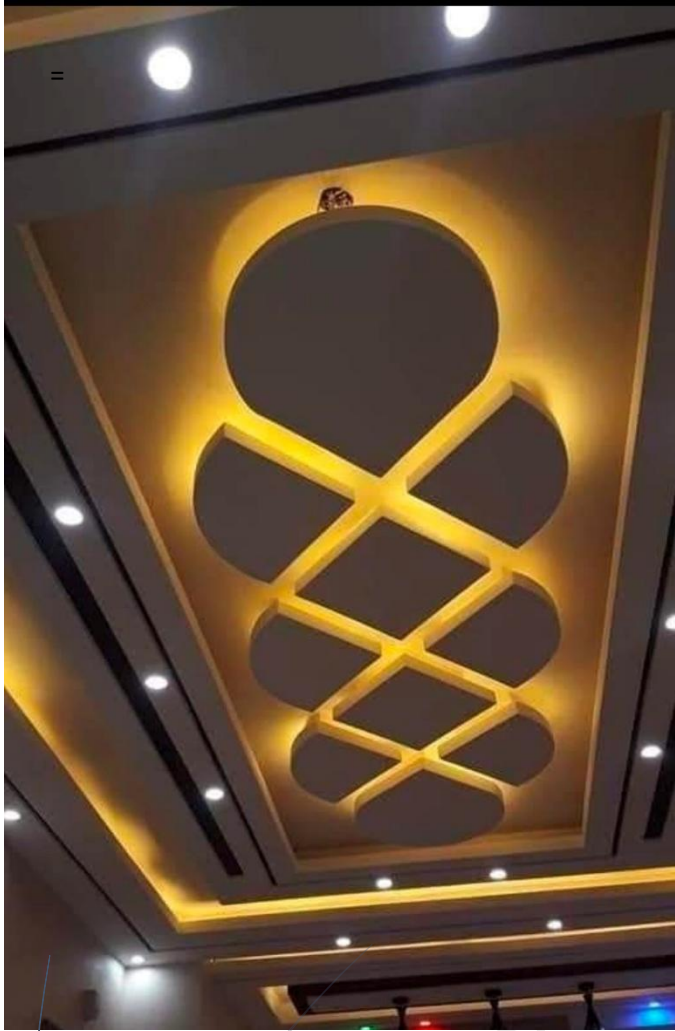

<https://maps.app.goo.gl/bGLjTw4xpgkVbuWS6>

9903147539