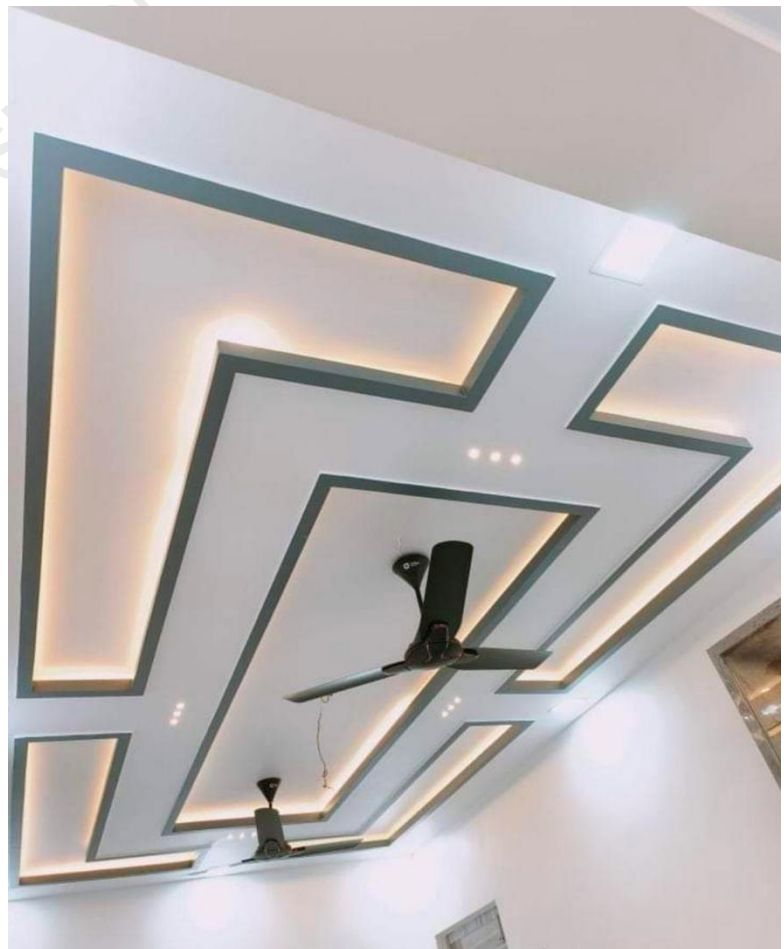

9903147539